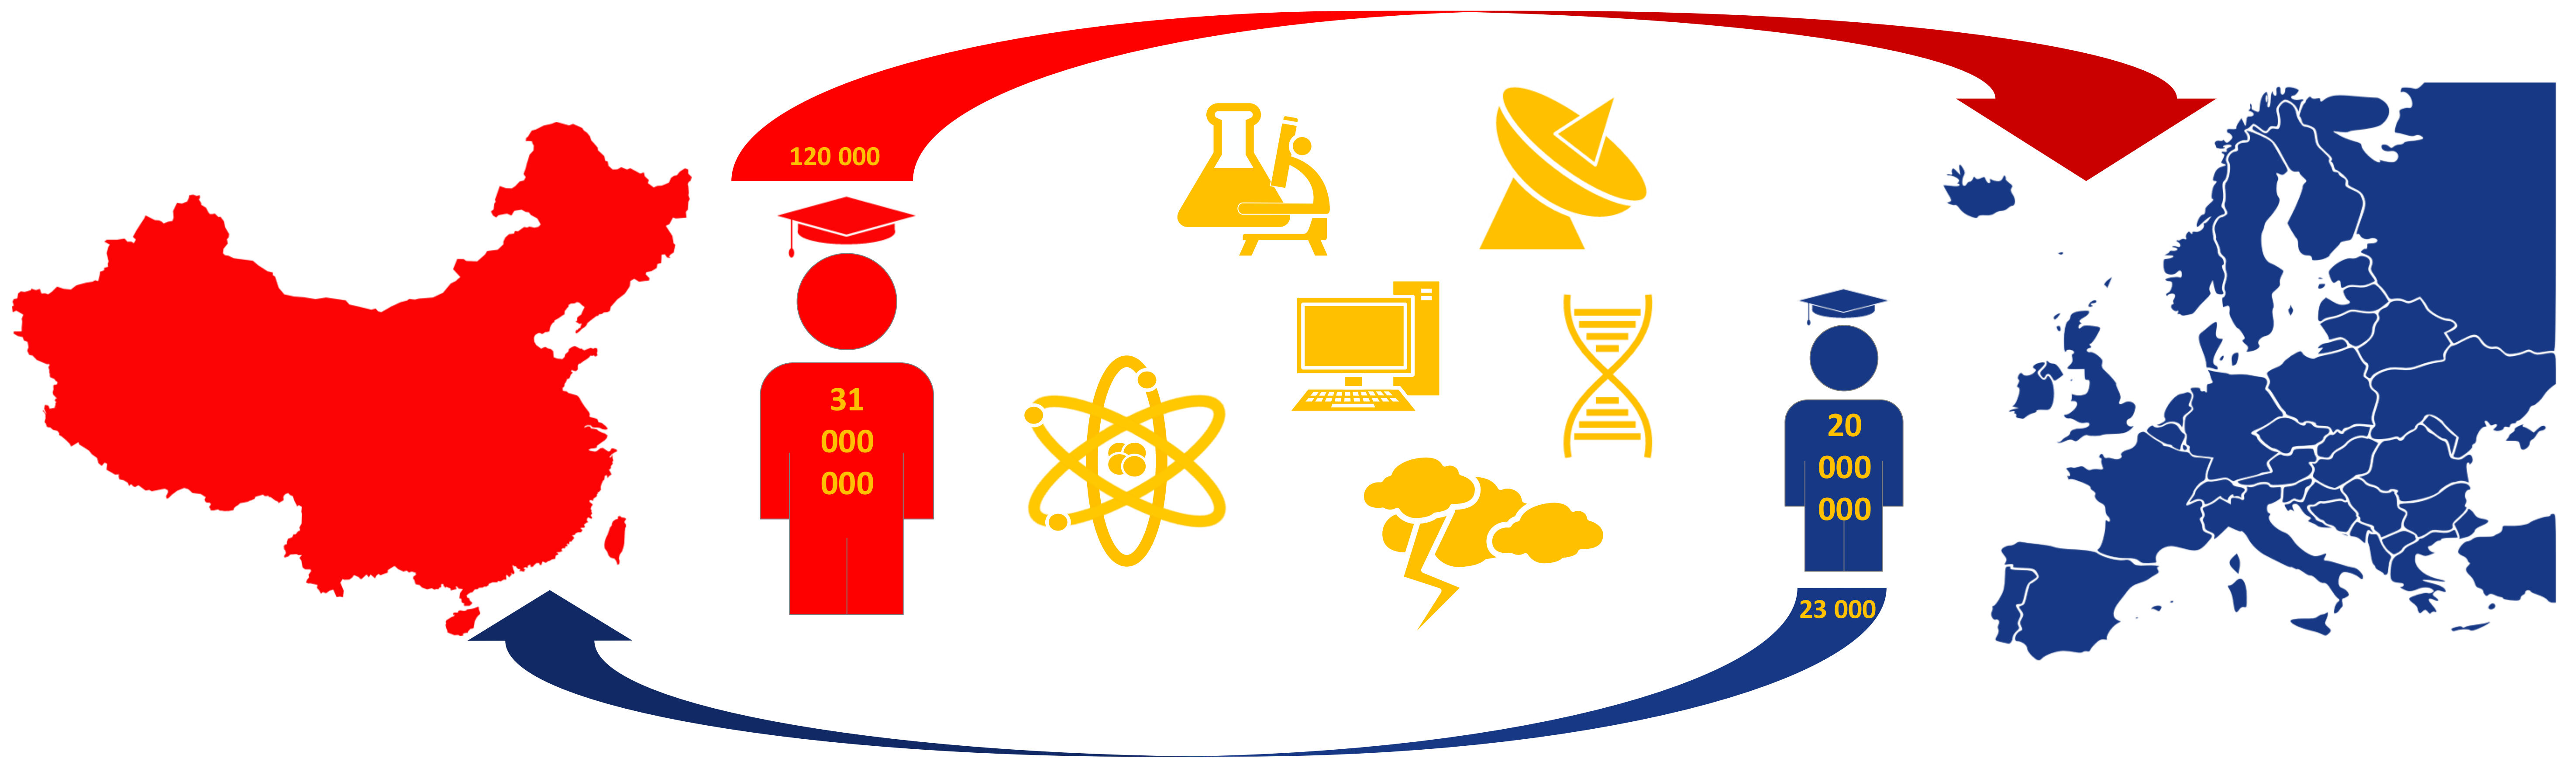

Linking Europe and China

ORIENTplus connects 25% of the world population with 35% of global GDP

ORIENTplus serves 4.8 million researchers and 51 million tertiary students in China and Europe

ORIENTplus is a 12,000 km link over which 3,882 Terabytes of data were transferred in 2013

Total link expenditure of €4m = 5 cents / 4 jiao per ORIENTplus user over 4 years