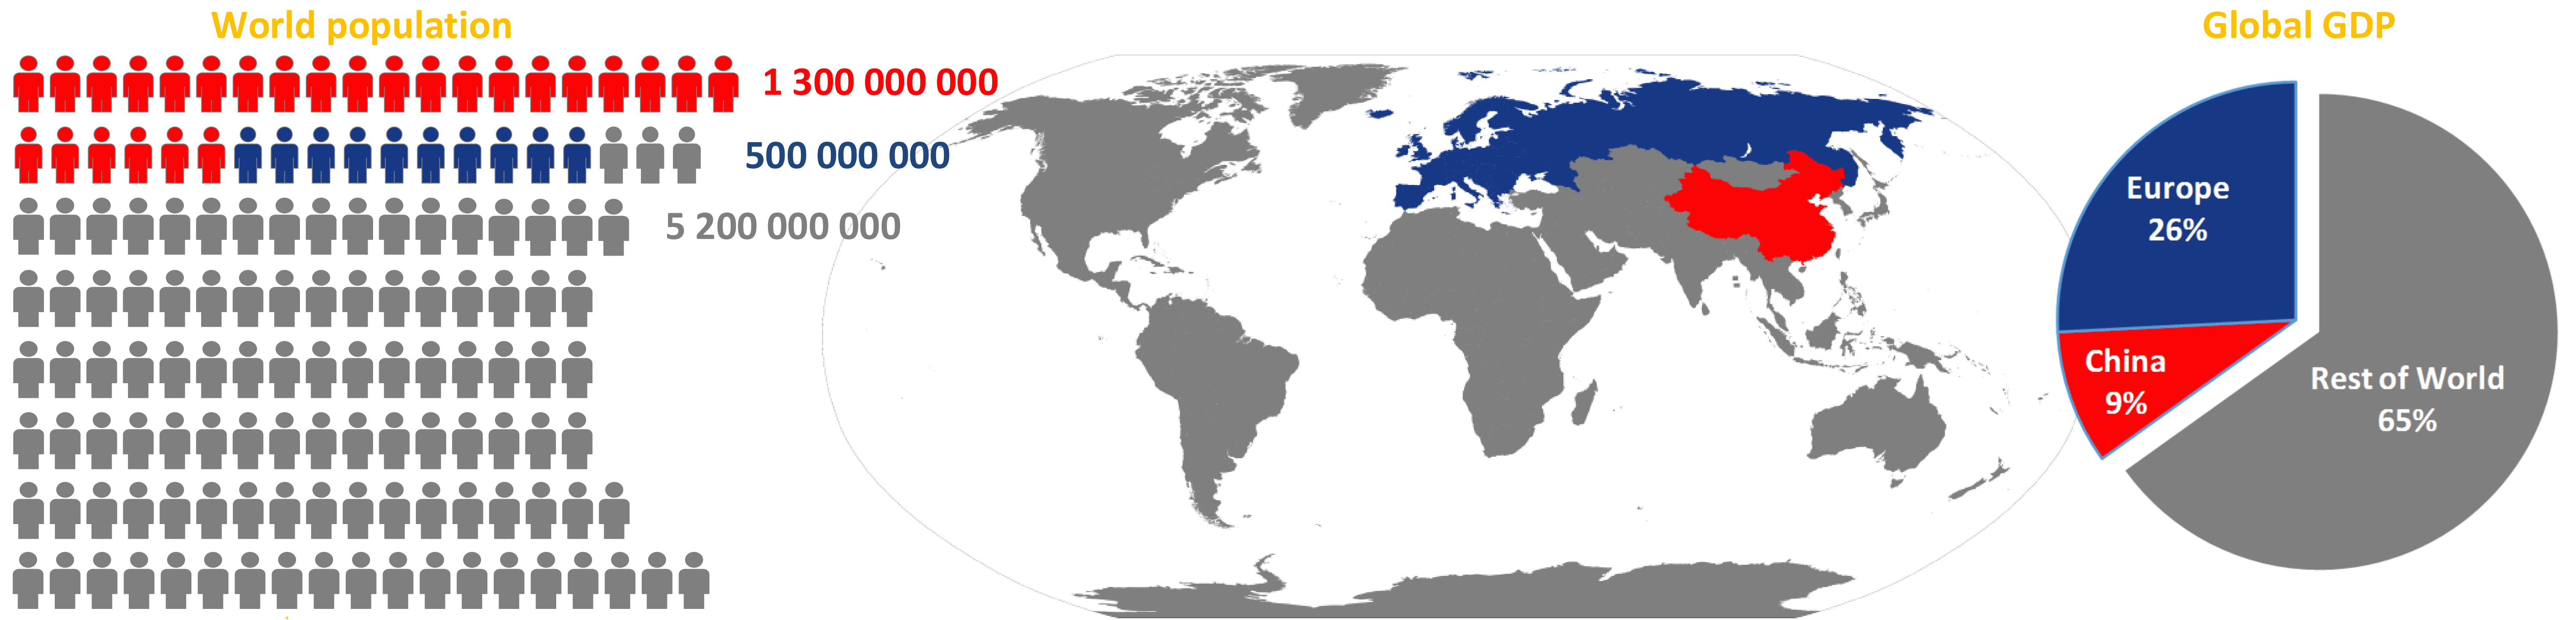

Linking Europe and China

ORIENTplus connects 25% of the world population with 35% of global GDP

ORIENTplus serves 4.8 million researchers and 51 million tertiary students in China and Europe

ORIENTplus is a 12,000 km link over which 3,882 Terabytes of data were transferred in 2013

Total link expenditure of €4m = 5 cents / 4 jiao per ORIENTplus user over 4 years